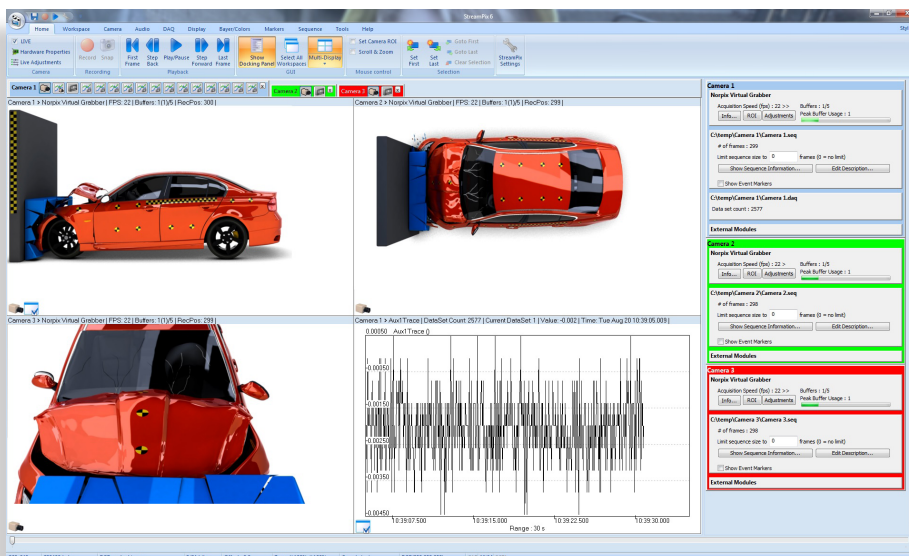

Biomechanical High Speed Video Capture

- Motion Capture
- Sports Biomechanic
- Animal Science
- Ergonomics
- Kinematics
- Equine Biomechanics

- Portable system for outdoor use
- Records from 4 cameras at 2048x 1088 x 330 fps
- Synchronized acquisition with GPS or IRIG B Time
- DAQ analog data capture
- Copper or optical 10 GigE fiber link cables for long distances between cameras and recording unit.

StreamPix Digital Video Recording Software

- Supports over 200 different types of cameras
- Portable solution for outdoor use and long time recording
- Including GigE, USB3, Camera Link, and CoaXPress
- Synchronized video with GPS, IRIG B, DAQ Data recording
- DAQ data: Temperature, Windspeed, Pressure and other analog inputs.